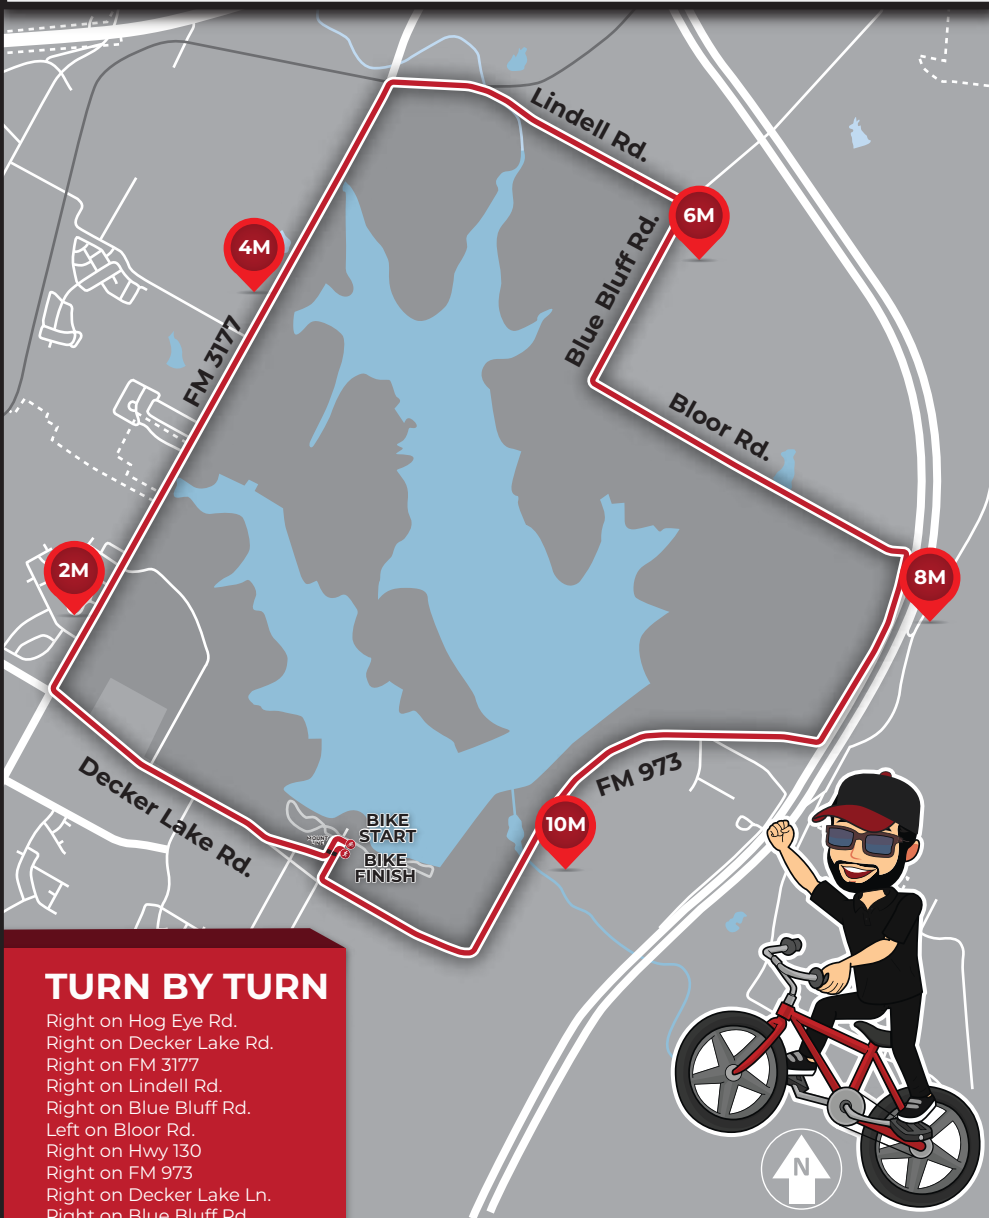

BIKE COURSE

11.2 miles Single Loop

TURN BY TURN

- Right on Hog Eye Rd.
- Right on Decker Lake Rd.
- Right on FM 3177
- Right on Lindell Rd.
- Right on Blue Bluff Rd.
- Left on Bloor Rd.
- Right on Hwy 130
- Right on FM 973
- Right on Decker Lake Ln.
- Right on Blue Bluff Rd.